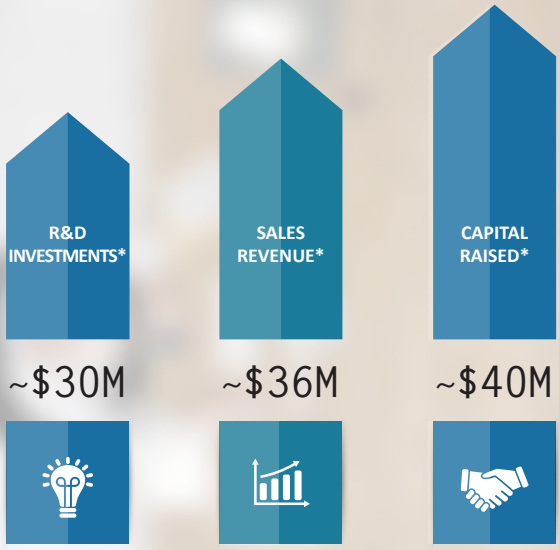

62 ALASTAIR ROSS TECH CENTRE VIRTUAL TENANTS

INDUSTRY SECTORS

CLIENTS' RESULTS

 68% LAUNCHED A NEW PRODUCT OR CREATED A PROTOTYPE

 20 PATENTS GRANTED
27 PATENTS FILED 

 19% MADE THEIR FIRST SALE

ENTERED INTERNATIONAL MARKETS

~245 NEW HIRES*

~624 PEOPLE EMPLOYED*

 39%
NEW JOBS

 64% OF COMPANIES WERE FOUNDED IN THE LAST 5 YEARS

* TOTALS ARE DERIVED FROM AVERAGED NUMERIC RANGES