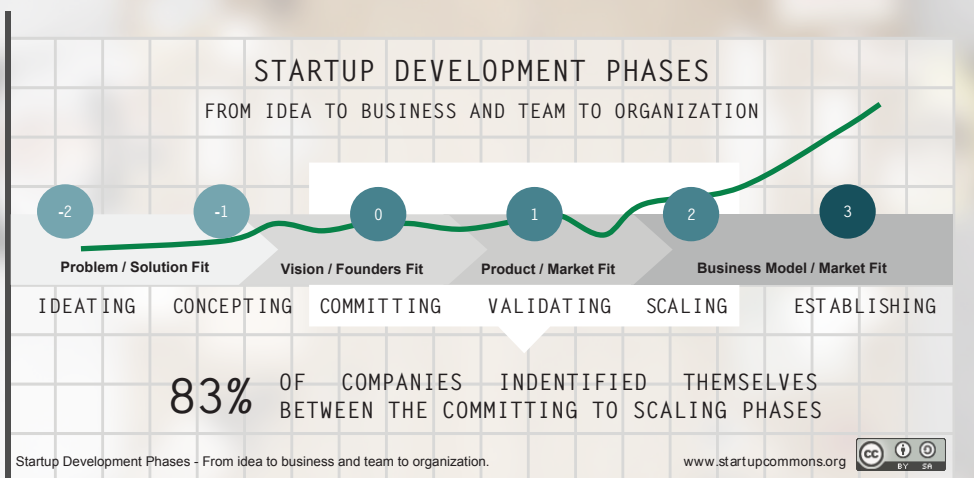

2017 REPORT TO COMMUNITY

ABOUT INNOVATE CALGARY

We guide entrepreneurs in building and growing their innovation-driven enterprises. From idea to commercialization, we assist innovators, creative thinkers, disruptors and trail blazers in all areas of the advanced technology sector.

Annually, Innovate Calgary serves **600+** community entrepreneurs, and **250+** academic researchers and students.

CLIENT BASE

71% COMMUNITY ENTREPRENEURS

45 ALASTAIR ROSS TECH CENTRE TENANTS

29% RESEARCHERS AND STUDENTS

62 ALASTAIR ROSS TECH CENTRE VIRTUAL TENANTS

INDUSTRY SECTORS

CLIENTS' RESULTS

 68% LAUNCHED A NEW PRODUCT OR CREATED A PROTOTYPE

 20 PATENTS GRANTED
27 PATENTS FILED 

 19% MADE THEIR FIRST SALE

ENTERED INTERNATIONAL MARKETS